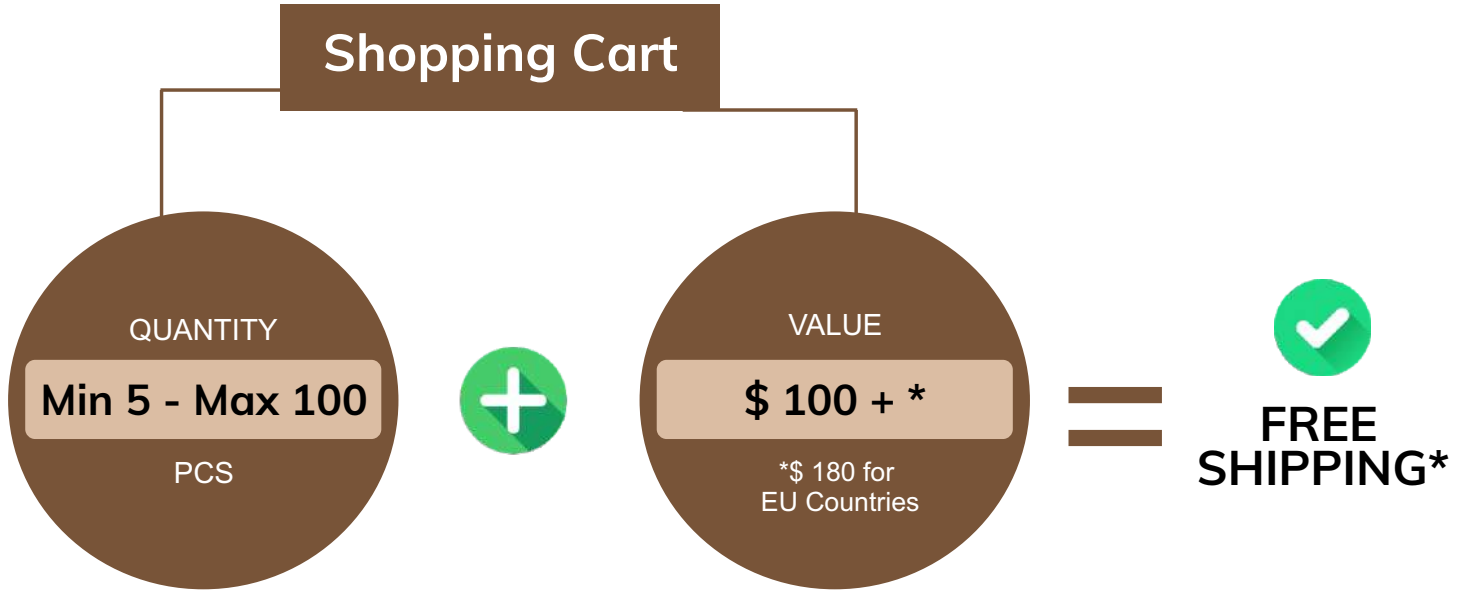

Why Choose SoulGenie?

Free Shipping*