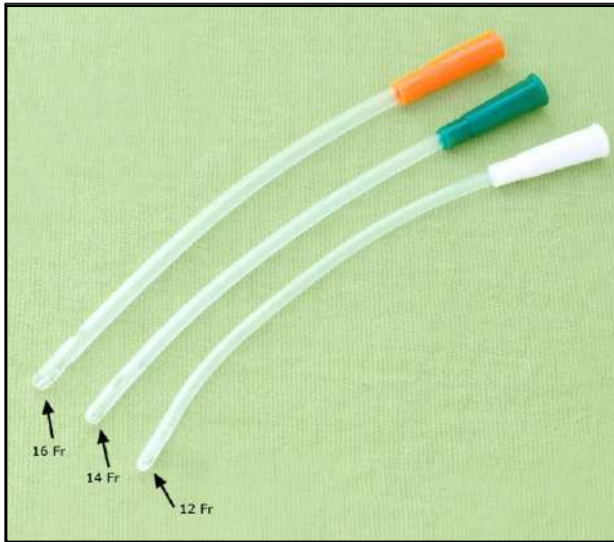

For Complete Range of Products, visit www.soulgenie.com

SoulGenie Health Pathways LLP,
B- 124, Sector-65,
Noida, India - 201301

info@soulgenie.com

+91 7838122855
[Enquire Now](#)

Enema Kits / Colon Wash

Short Colon PVC Tips - Enema Supplies (Pack of 10)